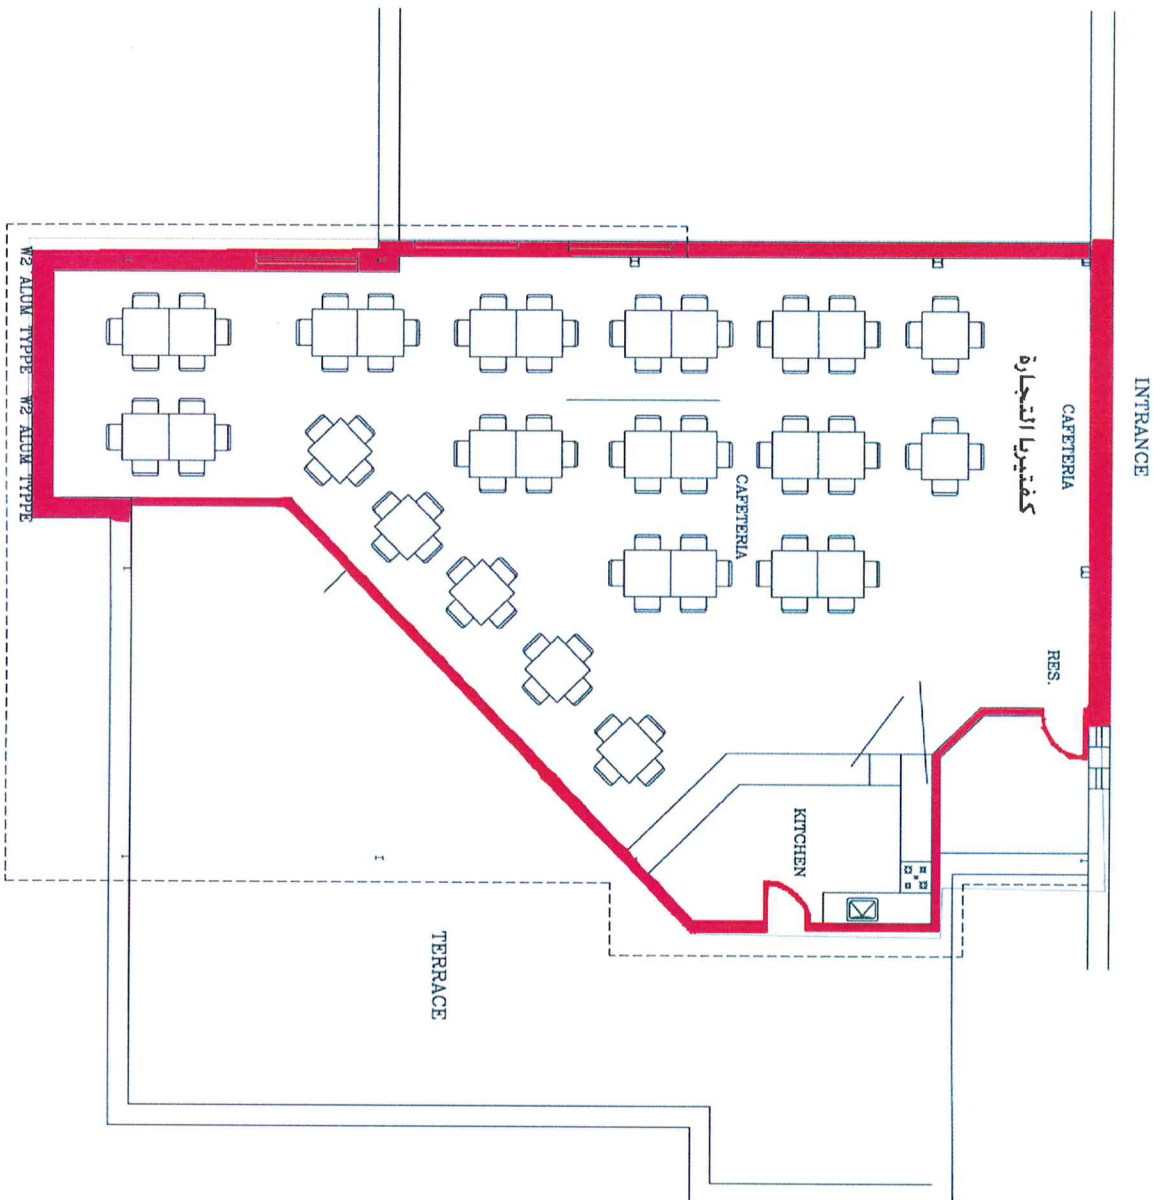

المرفق (أ)

مبنى كلية التجارة والاقتصاد - الكفيليا (المساحة 200 متر مربع)

LEGEND:

LEVEL: FINISH FLOOR

Thaber Consulting
Engineering Office

Al-Ahleh College St.
Ramatallah Palestine
Tel: +972 2 2935377

PROJECT:
COMMERCIAL COL. REST

OWNER:

Birzeit University

DRAWING TITLE
FURN. Floor Plan

DESIGNED REG. NO. DWG. NO.
E. Hatem Amer 2794

CHECKED REG. NO.
E. Jamal Thaber 510

DRAWN DATE
E. Murad Ibrahim 15/12/2004

SCALE: 1 \ 100

A-3